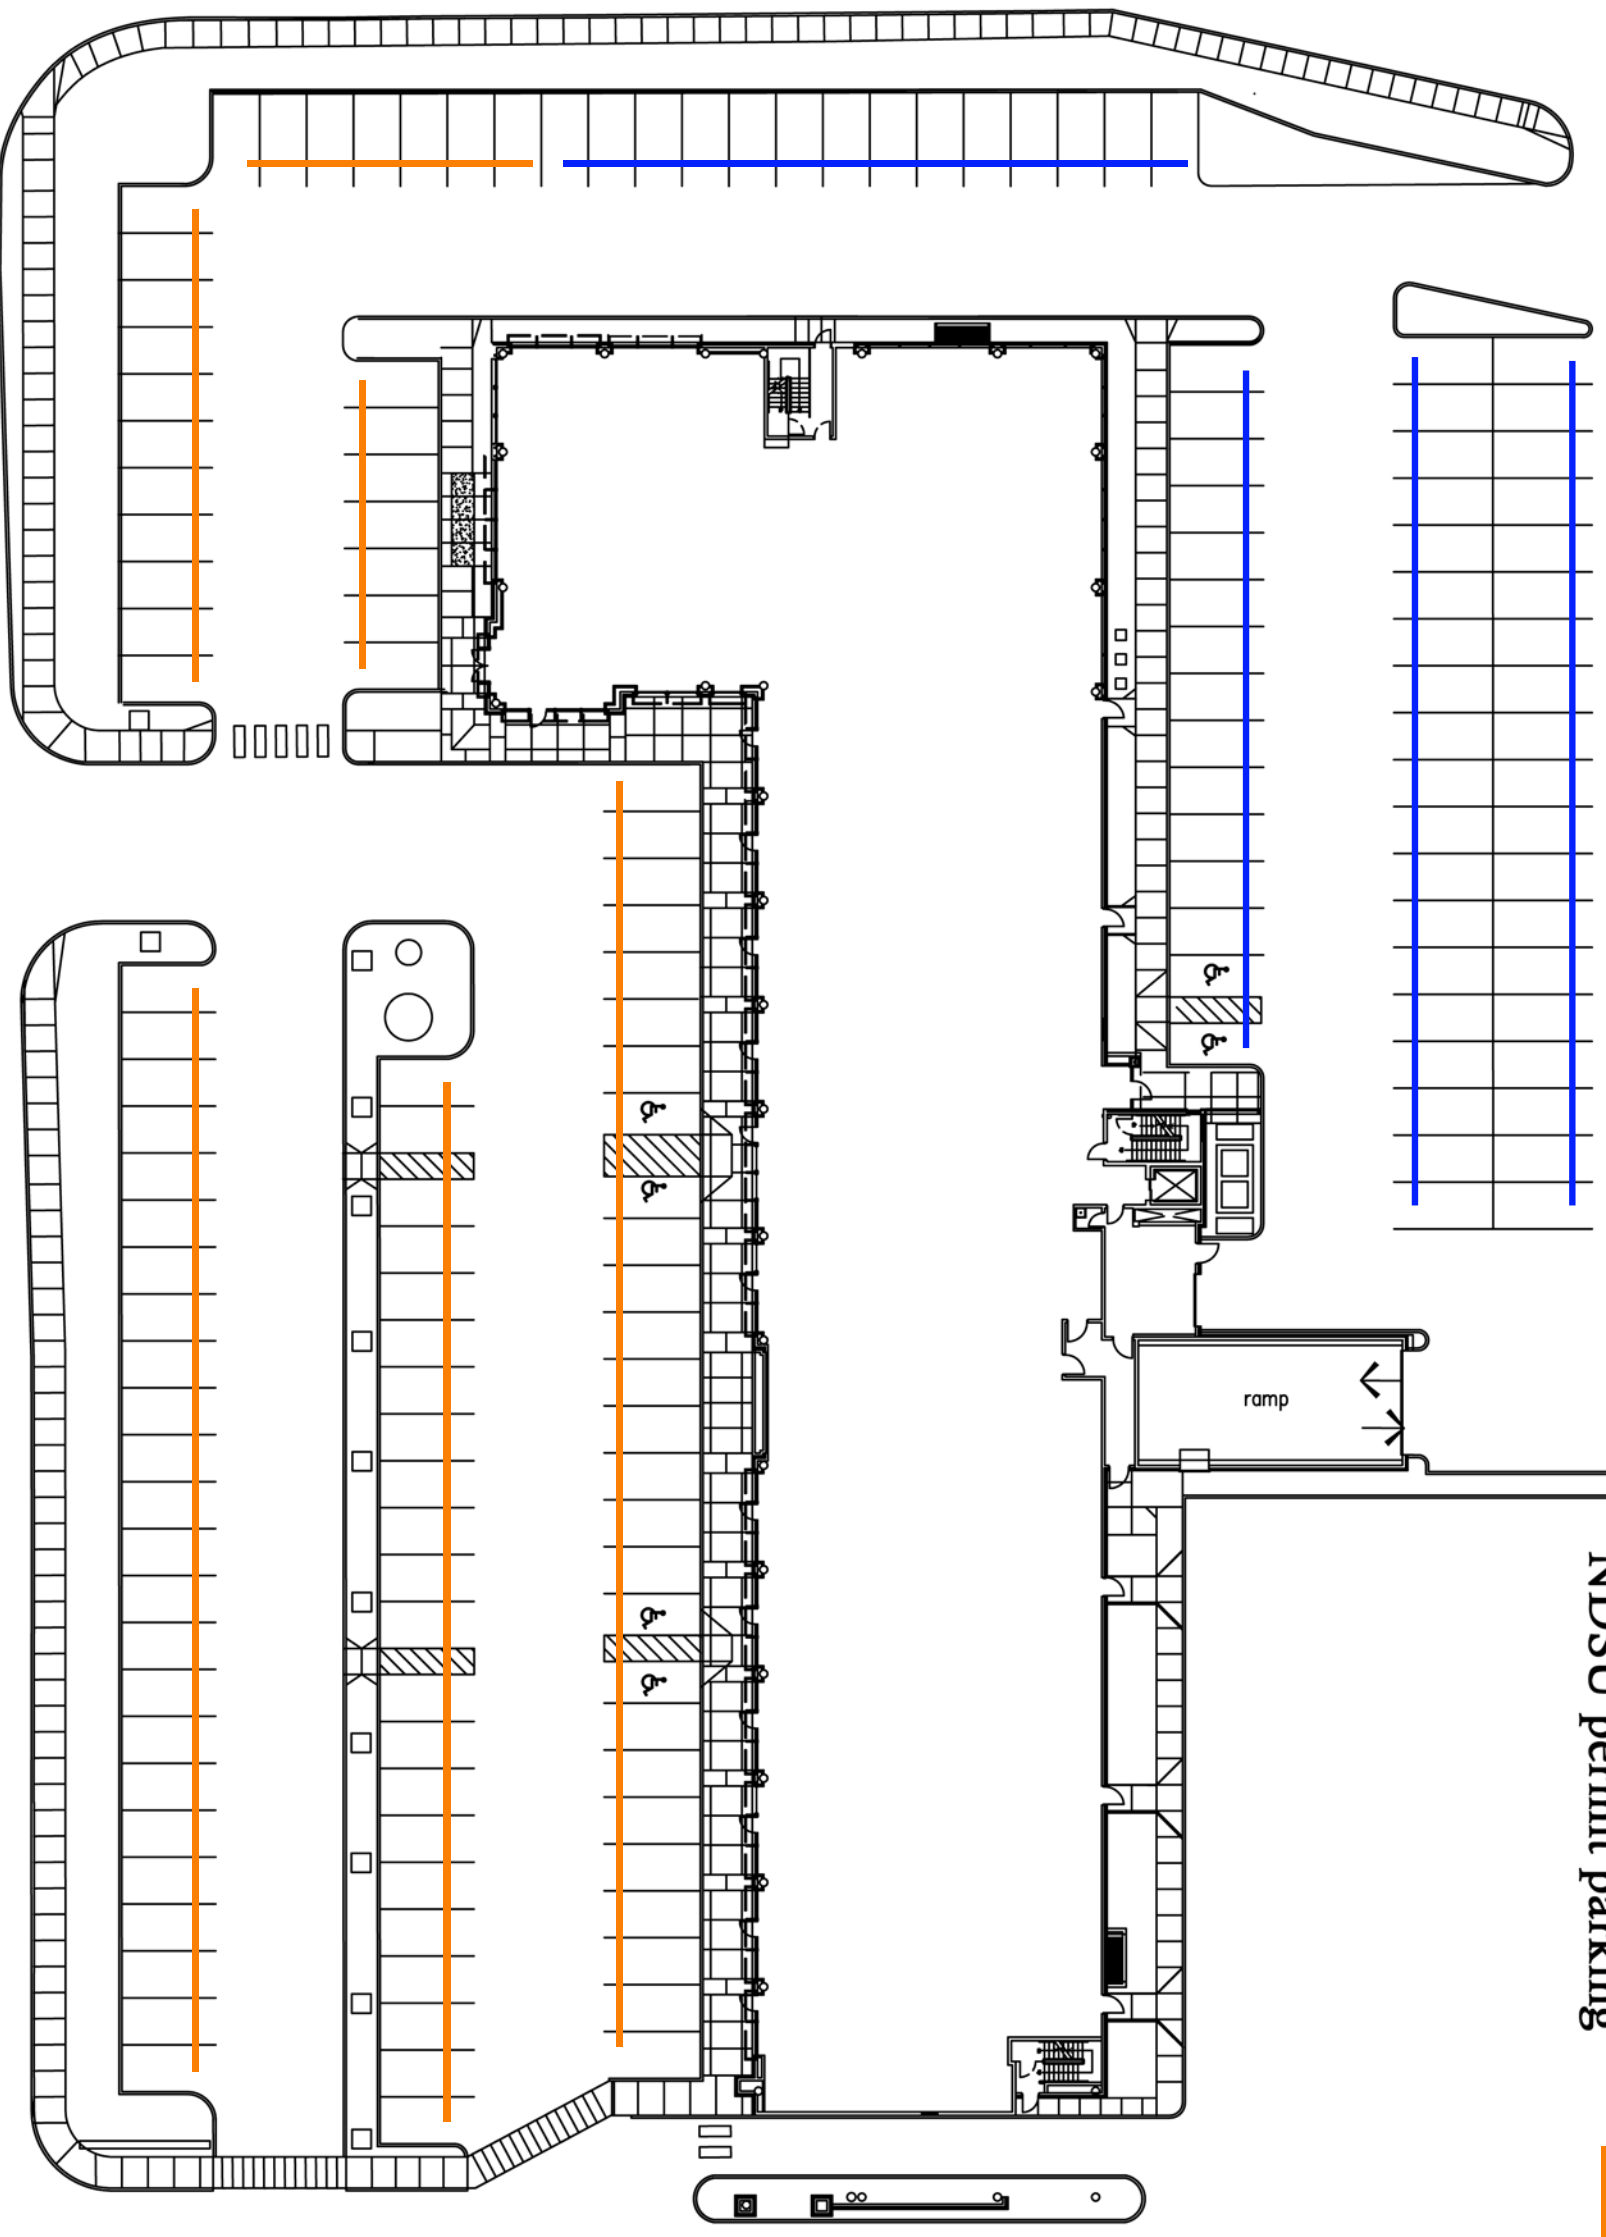

SGC Apartments parking

NDSU permit parking

21st Avenue

University Drive